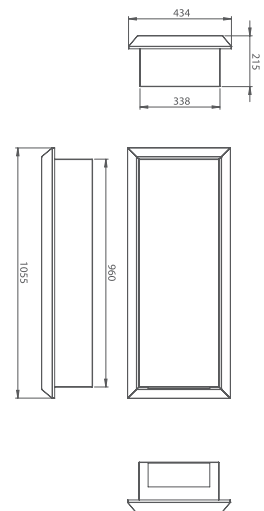

26 litre models:
GS-2600W-AU NA / LP

Guarantee

- 10 year heat exchanger
- 3 year parts & labour

'the hot water that never runs out' **TAKAGI**

Exclusive Australian Distributor: Consolidated Energy Systems
For further information, visit www.takagi.com.au or call 1800 697 652