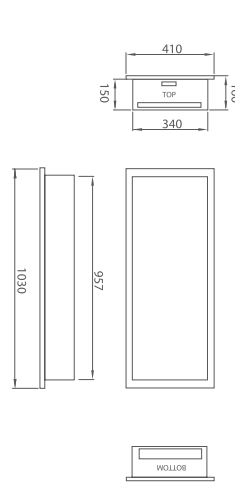

- Controllers optional. A Main controller is needed as master when installing multiple controllers
- Max 1 of each type of controller (max 3 remotes)
- Controllers not suitable for use with solar hot water systems